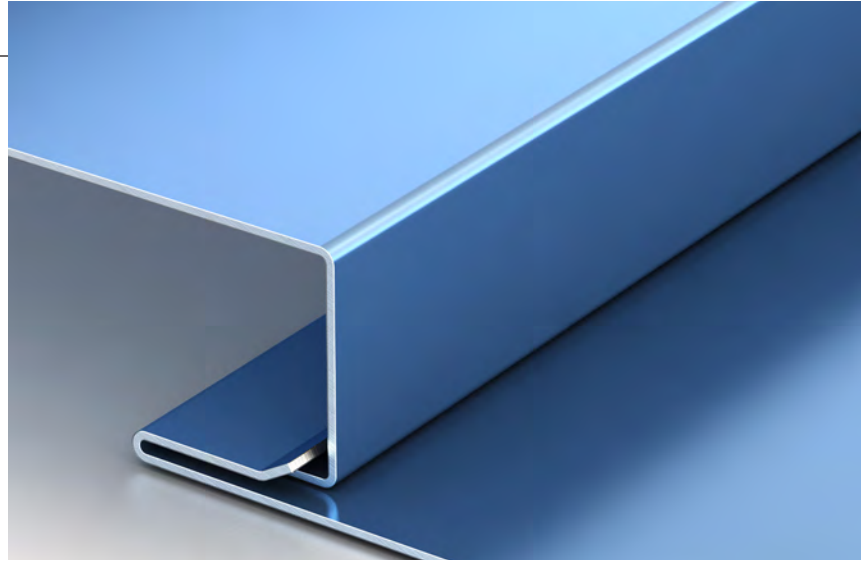

Bermuda Horizon Profile

Our Shop is Your Shop!

Simplistic beauty is defined by our TSM Bermuda Horizon profile. This horizontal roof and wall panel system features a 12" exposure and a dramatic shadow line that perfectly conveys the welcoming ambiance of Bermuda-style architecture. The shingle lapped interlocking seams not only provide aesthetic appeal, they deliver superior water-resistance on walls or roof applications with a slope as low as 4:12. Bermuda Horizon can be installed over vertical framing, thus eliminating the need for additional hat channel framing.